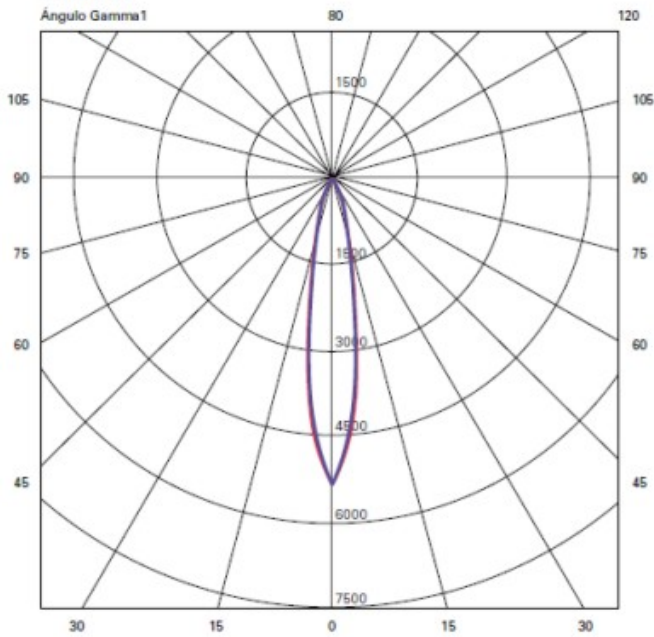

DAU SINGLE COVERED SURFACE

D93081-

PROJECT	
TYPE	
SPECIFIER	
QUANTITY	
DATE	

LED 5 W