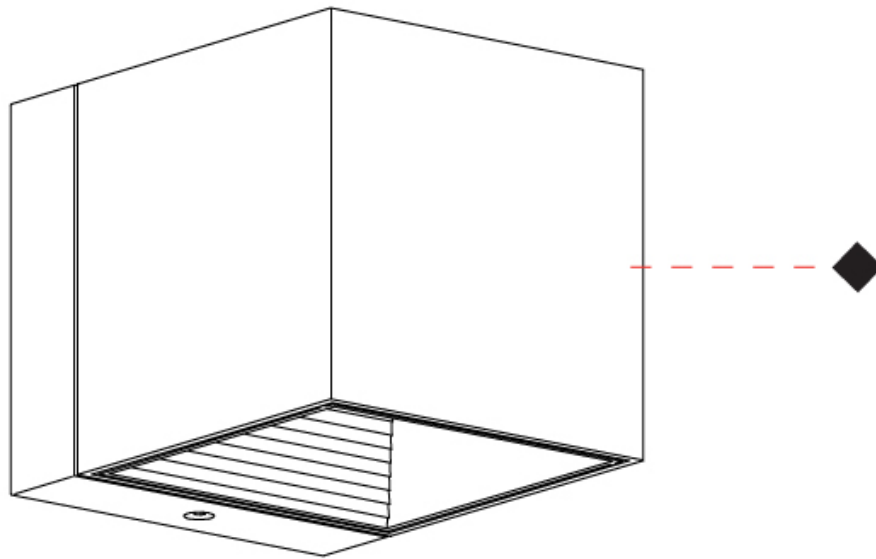

DAU SINGLE SURFACE

D93148R9-

PROJECT

TYPE

SPECIFIER

QUANTITY

DATE