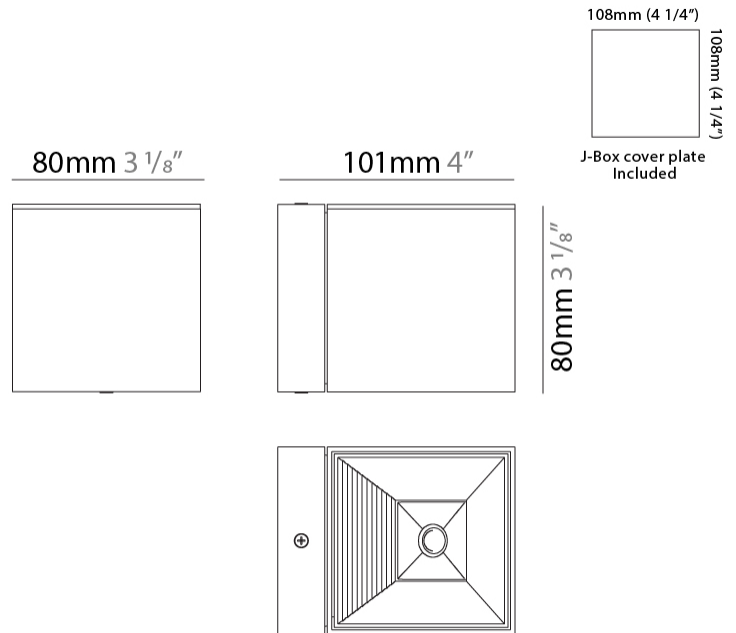

DAU SINGLE SURFACE

D93239-

base number   Finish
Options

PROJECT	_____
TYPE	_____
SPECIFIER	_____
QUANTITY	_____
DATE	_____

1. To build a product code in our configurator select the specify button on the base model # product page
2. To build a manual product code on this datasheet choose from the options listed below in blue font and add the suffix to the base model #

GENERAL

Series: Dau _____
Subseries: Dau Single _____
Brand: Milan _____
Division: Design _____
Mounting Type: Surface _____
Mounting Location: Wall _____
Subcategory: Downlight _____

PHYSICAL

Shape: Cube _____
Length (mm): 80 _____
Length (in): 3 1/8 _____
Height (mm): 80 _____
Depth (mm): 101 _____
Height (in): 3 1/8 _____
Depth (in): 4 _____
Extension (mm): 101 _____
Extension (in): 4 _____
Light Distribution: Direct _____
Fixture Finish: [BAL](#) / [MWL](#) / [BSL](#) _____
Fixture Material: Extruded Aluminum _____

ELECTRICAL

Lamp Type: LED _____
Input Wattage (W): 7 _____
Dimming: Electronic Low Voltage Dimming _____
Input Voltage (V): 120Vac Direct Line _____

LED

Number of LEDs: 1 _____
Color Temperature (°K): 3000 _____
Max. Delivered Lumen (lm): 665 _____
CRI: >90 CRI _____
Lamp Life (hrs): 50000 _____

OPTICAL

RATINGS AND CERTIFICATIONS

Certified By: Certified for North American Standards _____
IP rating: IP20 _____