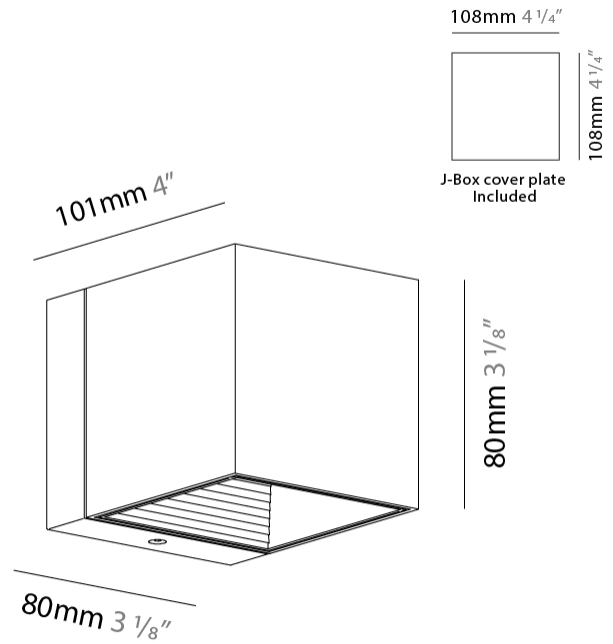

PROJECT	_____
TYPE	_____
SPECIFIER	_____
QUANTITY	_____
DATE	_____

DAU SINGLE SURFACE

D93148R9-

base number   Finish
Options

1. To build a product code in our configurator select the specify button on the base model # product page
2. To build a manual product code on this datasheet choose from the options listed below in blue font and add the suffix to the base model #

GENERAL

Series: Dau
Subseries: Dau Single
Brand: Milan
Division: Design
Mounting Type: Surface
Mounting Location: Wall
Subcategory: Up/Down Light

PHYSICAL

Shape: Cube
Length (mm): 80
Length (in): 3 1/8
Height (mm): 80
Height (in): 3 1/8
Extension (mm): 101
Extension (in): 4
Light Distribution: Direct / Indirect
Fixture Finish: BAL / MWL / BSL
Fixture Material: Extruded Aluminum

ELECTRICAL

Lamp Type: LED
Input Wattage (W): 14
Dimming: Electronic Low Voltage Dimming to 20%
Input Voltage (V): 120Vac Direct Line

LED

Number of LEDs: 2
Color Temperature (°K): 3000
Max. Delivered Lumen (lm): 1330
CRI: >90 CRI

OPTICAL

RATINGS AND CERTIFICATIONS

Certified By: Certified for North American Standards
IP rating: IP44