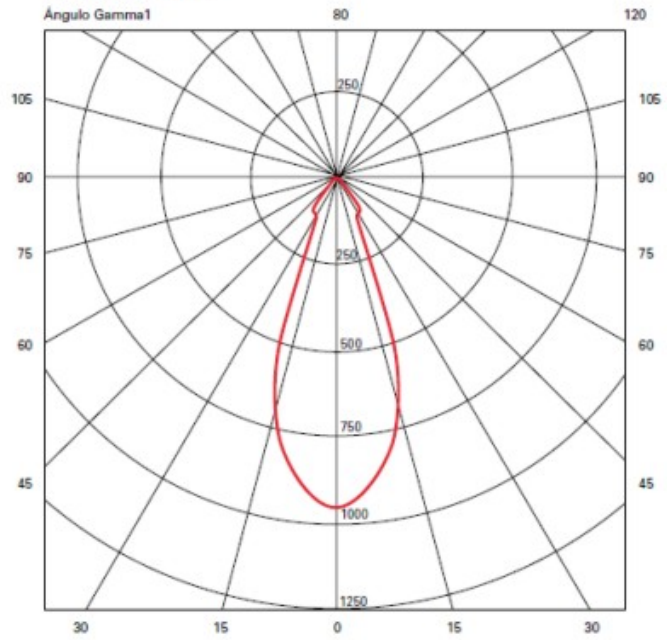

HALOGEN 75 W